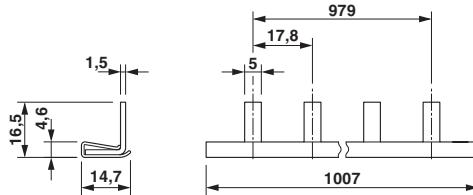

Insertion bridge, pitch: 18 mm, number of positions: 56, color: gray

Key Commercial Data

Packing unit	1 pc
GTIN	 4 017918 091767
GTIN	4017918091767
Weight per Piece (excluding packing)	260.000 g
Custom tariff number	85366990
Country of origin	Germany

Technical data

Technical data

Color	gray
Material	Copper
Number of positions	56
Pitch	18 mm

Environmental Product Compliance

China RoHS	Environmentally friendly use period: unlimited = EFUP-e
	No hazardous substances above threshold values

Drawings

Insertion bridge - EB 56-18 - 3009299

Dimensional drawing

Classifications

eCl@ss

eCl@ss 10.0.1	27141140
eCl@ss 11.0	27141140
eCl@ss 4.0	27141100
eCl@ss 4.1	27141100
eCl@ss 5.0	27141100
eCl@ss 5.1	27141100
eCl@ss 6.0	27141100
eCl@ss 7.0	27141140
eCl@ss 9.0	27141140